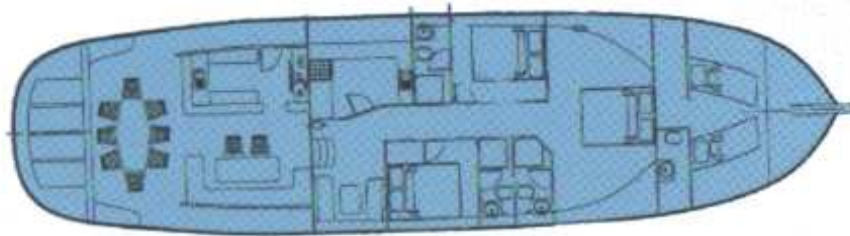

#### **Technical Data**

• Loa:23.00m • Beam: 6.00m • Engine: 2x240HPPerkins marine diesel • Elect.:24 V DC- 220 V AC • Rig: 200msg • Water:8 Tons •Fuel:3.5 Tons • Waste Water Tank :4 Tons

#### **Accommodation**

• For up to 6• 1 master and 2 guest cabins with en suite wc / shower • Fully equipped galley • Saloon • Indoor – outdoor dining facilities • Separate crew and captain cabins with WC/ shower