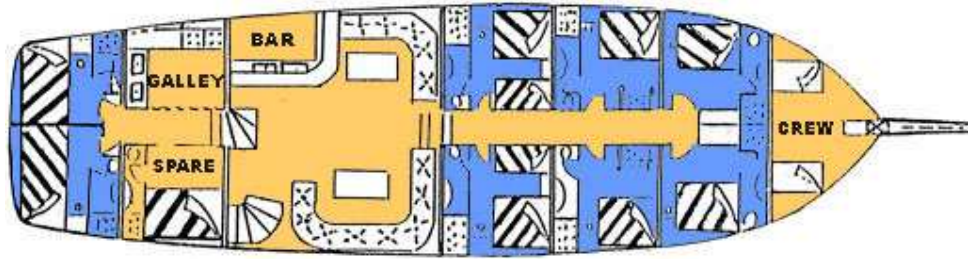

MSY Bahabey

Type	Ketch
Construction Co	Star Marin Ltd.
Port	Bodrum
L.O.A	37 m
L.O.DECK	30 m
Beam	6.10 m
Engine	2 X 240 hp. Volvo Penta
Electricity	24 Volt - 220 Volt (2 generator)
Water	10 tons
Fuel	2 tons
Equipment	<p>Air-conditioning in each cabin VHF radio telephone - GSM telephone GPS - Fish finder TV - Stereo music system - CD / VCD player Refrigerator - Deep-freezer Smoke- gas -carbon monoxide detectors Continuous hot water Full bar facilities Canoe Fishing equipment Snorkeling equipment Tender with out-board engine Cherokee Zodiac with 50 hp. out-board engine for water-skiing (optional).</p>
Accommodation	<p>8 cabins: 6 double cabins 2 double cabins with extra single bed All cabins have en-suite wc/shower 1 spare cabins for luggage or children Separate crew quarters</p>