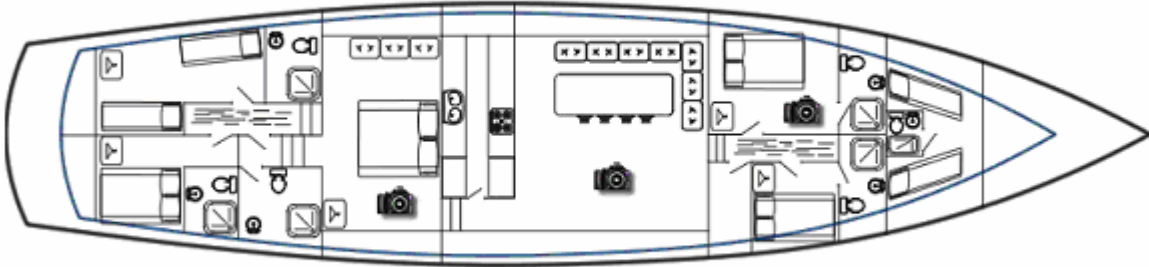

MSY AYMET

turkey@globecharter.com

Tel: +385 51 422 001, +385 51 422 002, +385 51 422 005, Fax: +385 51 422 006

Boat's description

1 Master Cabin, 1 twin cabin and 3 double cabins with private toilet for 10 guests.

Spacious inside salon fully equipped with bar, TV, DVD player.

Fully equipped kitchen with electric appliances.

Dinghy with an outboard.

Boat's characteristics

- Sailing gulet
- Year of built : 1992
- Year of Renewal: 2005
- Length: 26.30 meters
- Engine: 2x350 hp Volvo Penta
- 2 x 12KW & 16KW Generators
- Cruising Speed: 11 knots
- Fully air conditioned
- Hot water